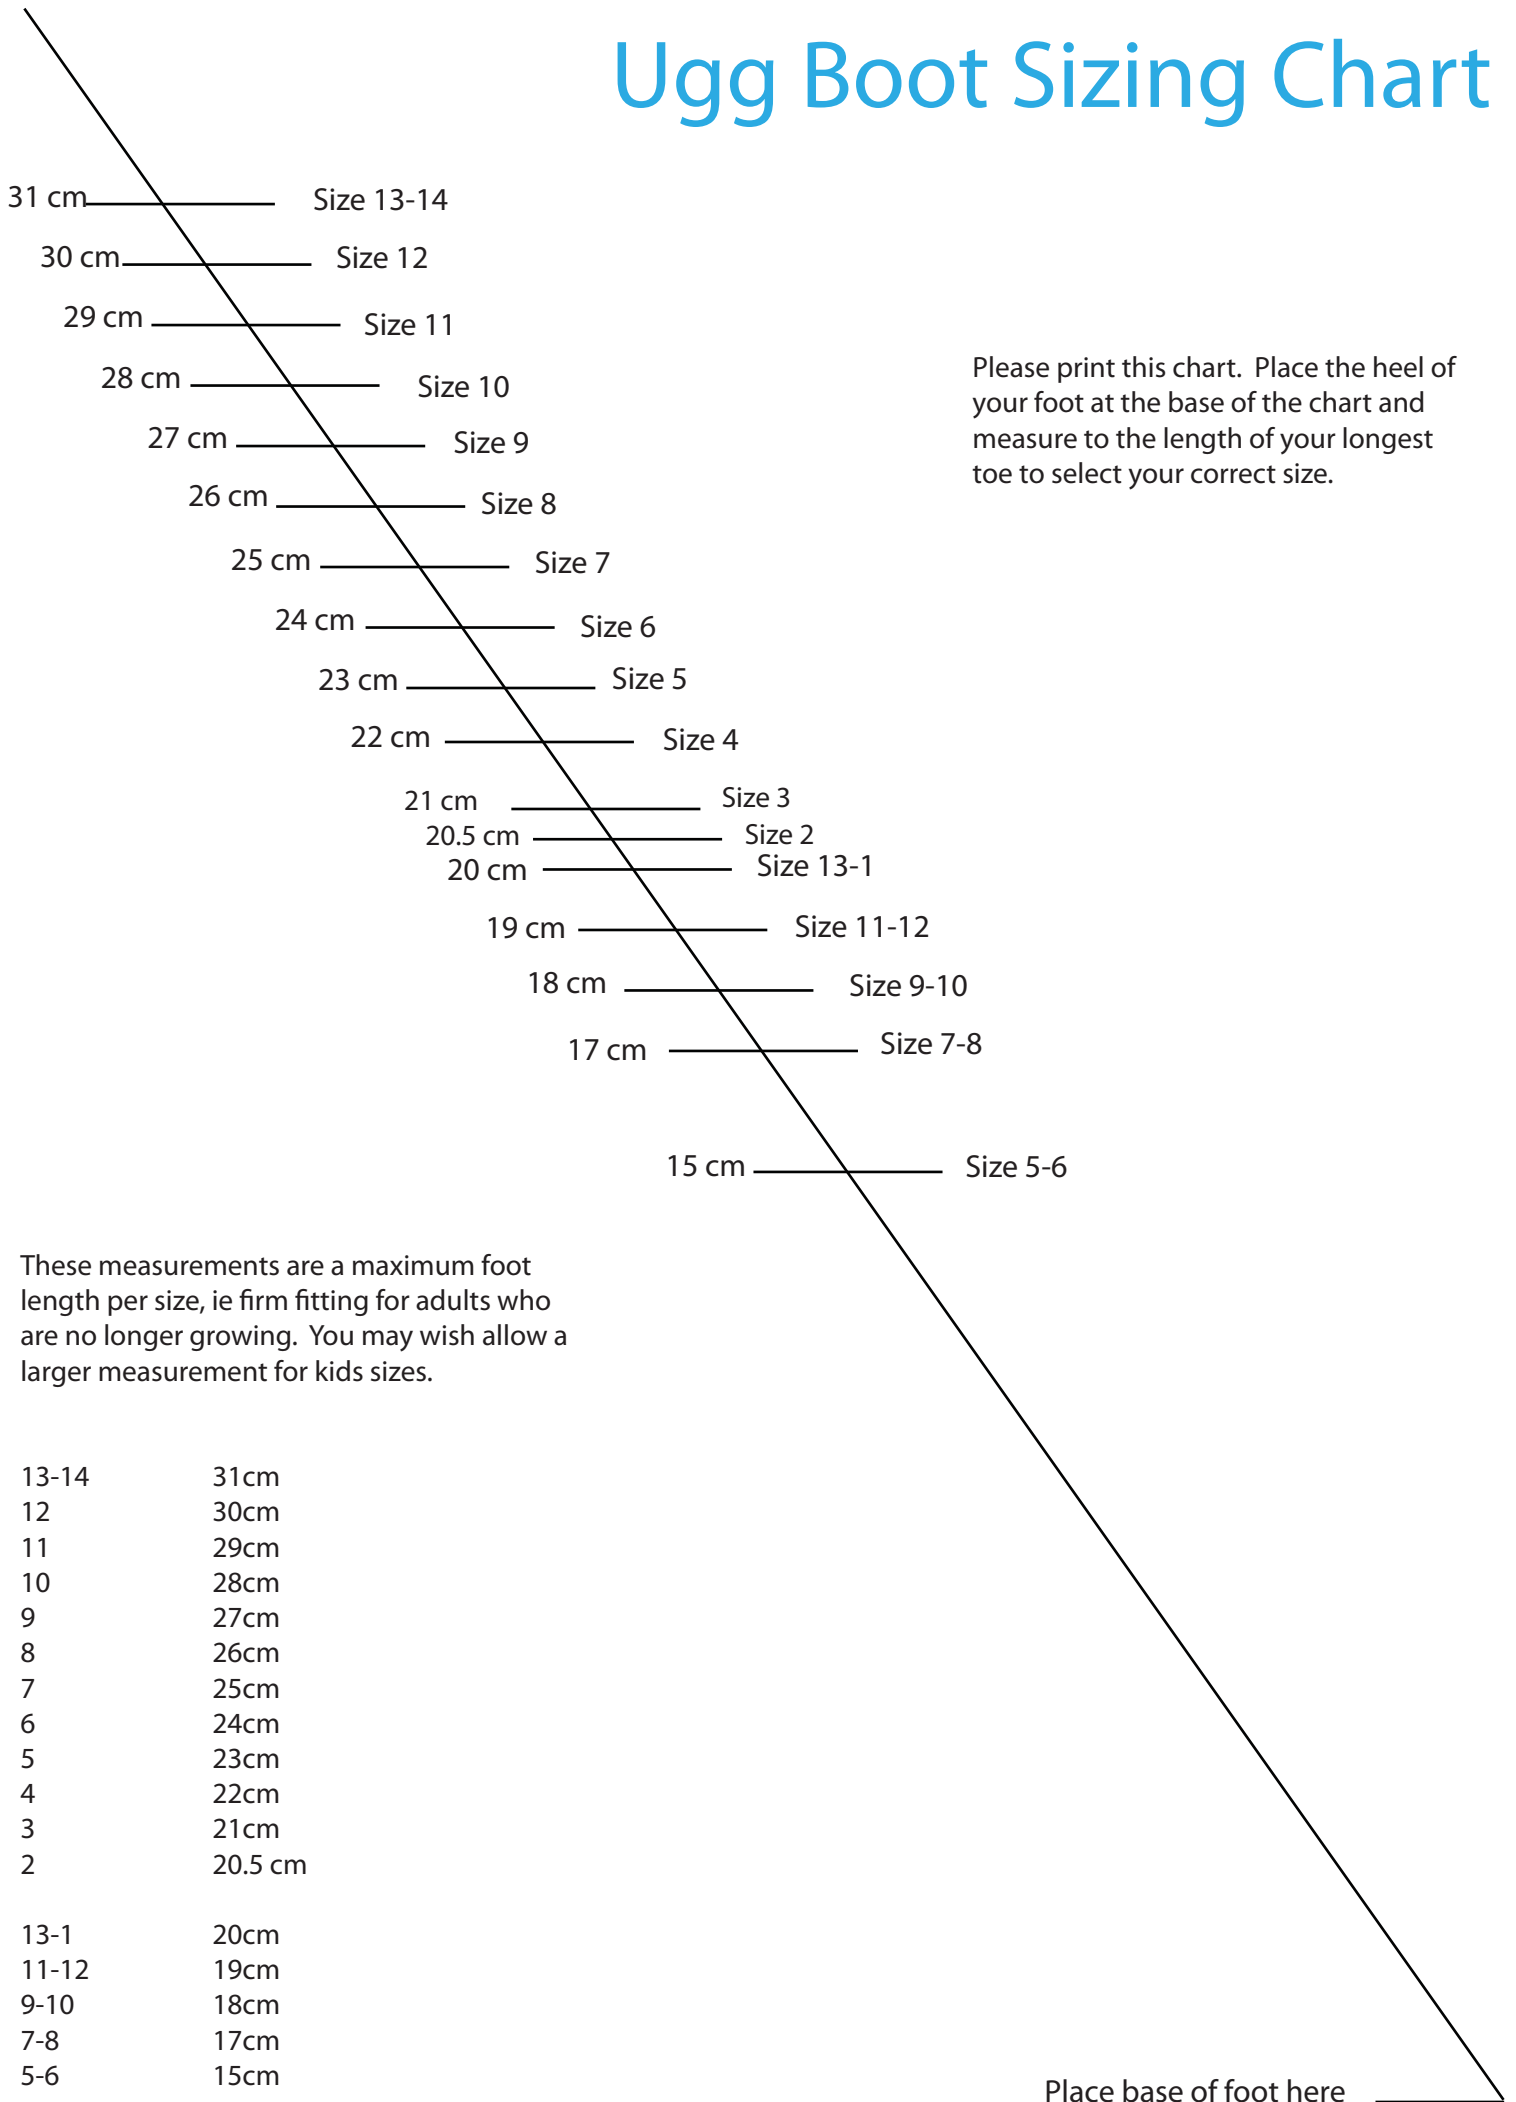

Ugg Boot Sizing Chart

These measurements are a maximum foot length per size, ie firm fitting for adults who are no longer growing. You may wish allow a larger measurement for kids sizes.

13-14	31cm
12	30cm
11	29cm
10	28cm
9	27cm
8	26cm
7	25cm
6	24cm
5	23cm
4	22cm
3	21cm
2	20.5 cm

13-1	20cm
11-12	19cm
9-10	18cm
7-8	17cm
5-6	15cm